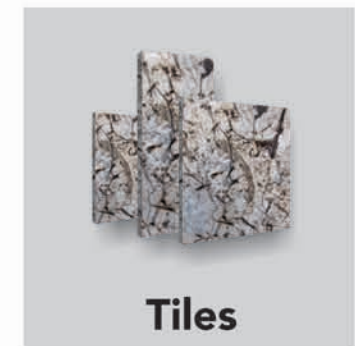

"Quality, Timely Delivery, Satisfied Customers!"

The process right from mining to finishing is expedited through careful organizing and sticking to delivery schedules. With highly diligent staff, excellent infrastructure, road and sea connectivity, we ensure that the product reaches you on time.

Healthy, Happy and Efficient Workforce - Our employees are our core strength. And we have ensured everything possible to make them happy, healthy and efficient. We provide in-depth training in latest technology and craftsmanship.

EXPORTING

OUR GLOBAL PRESENCE

U.S.A ITALY VIETNAM CHINA TAIWAN RUSSIA POLAND
SPAIN U A E OMAN JORDAN QATAR SLOVENIA
CANADA TURKEY UK BAHRAIN & MANY MORE...