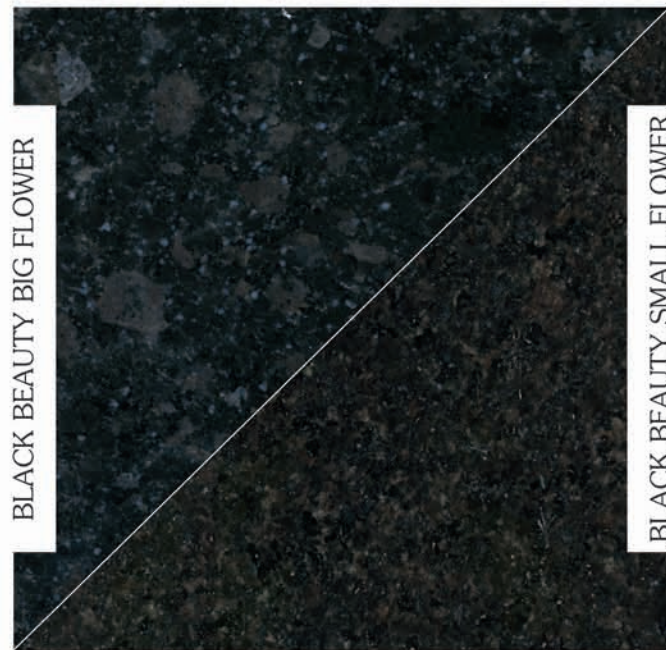

DESERT BROWN

WE ALSO CARRY...

BLACK MONARCH

TITANIUM BLACK

RAINBOW

TEAKWOOD

BROWN QUARTZITE

GREY QUARTZITE

**WE ALSO CARRY...**

LIGHTNING BLACK

MERCURY BLACK

INDIAN GREEN

BLACK BEAUTY BIG FLOWER

BLACK BEAUTY SMALL FLOWER

LADY ONYX GREEN

LADY ONYX PINK