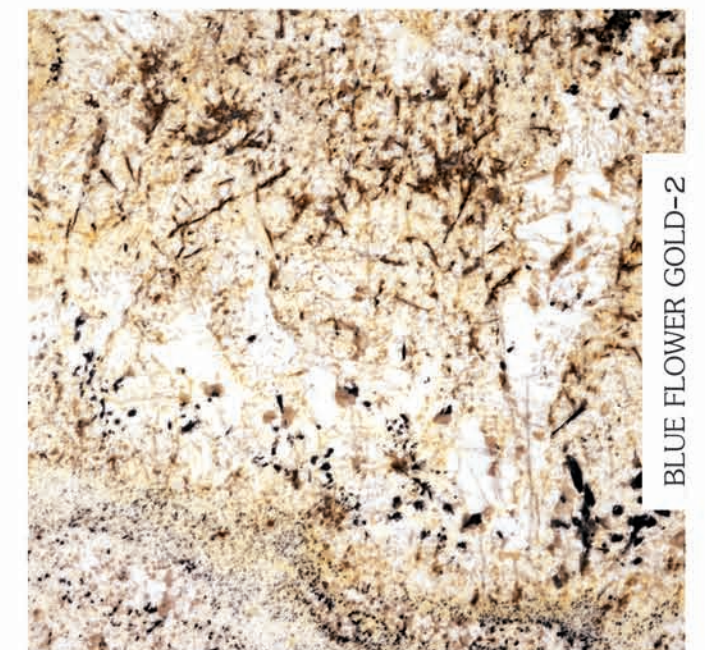

SUNSET CANYON

**The new Jewel in our Crown**

Beautiful white and off white base color granite with beige patterns on it, a unique color which is only coming from our mines, the mine is still only at the 2nd layer and material is coming fresh and bright. Our mine is situated in the Rajsamand Area in the state of Rajasthan.

SUNSET CANYON-1

SUNSET CANYON-2

SUNSET CANYON-3

SUNSET CANYON-4

SUNSET CANYON-5

SUNSET CANYON-6

**Blue Flower granite** from our own mine in Beawar region in Rajasthan is a swirling dramatic blue durable slab granite with both light and darker veins. Blue Flower is recommended for both interior and exterior projects including countertops and landscaping in climates with freezing temperatures as well as all interior projects including backsplashes, flooring, and countertops. The material is fresh and some areas of quarry also produce gold shades of the color.

BLUE FLOWER

**Blue Dunes granite** is an Indian bluish brown granite. It is also known as Azul Celeste Granite. This is a very new granite and it has already earned a very good reputation for flooring and Kitchen countertops.