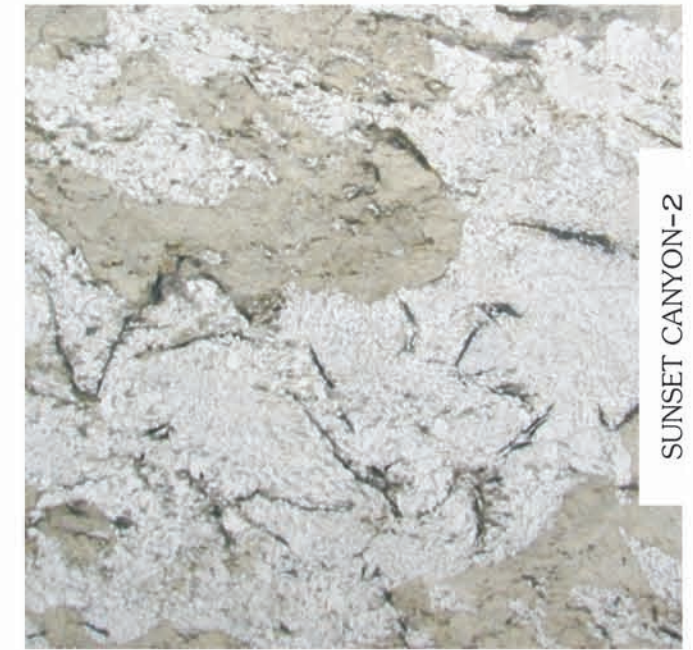

SUNSET CANYON-1

SUNSET CANYON-2