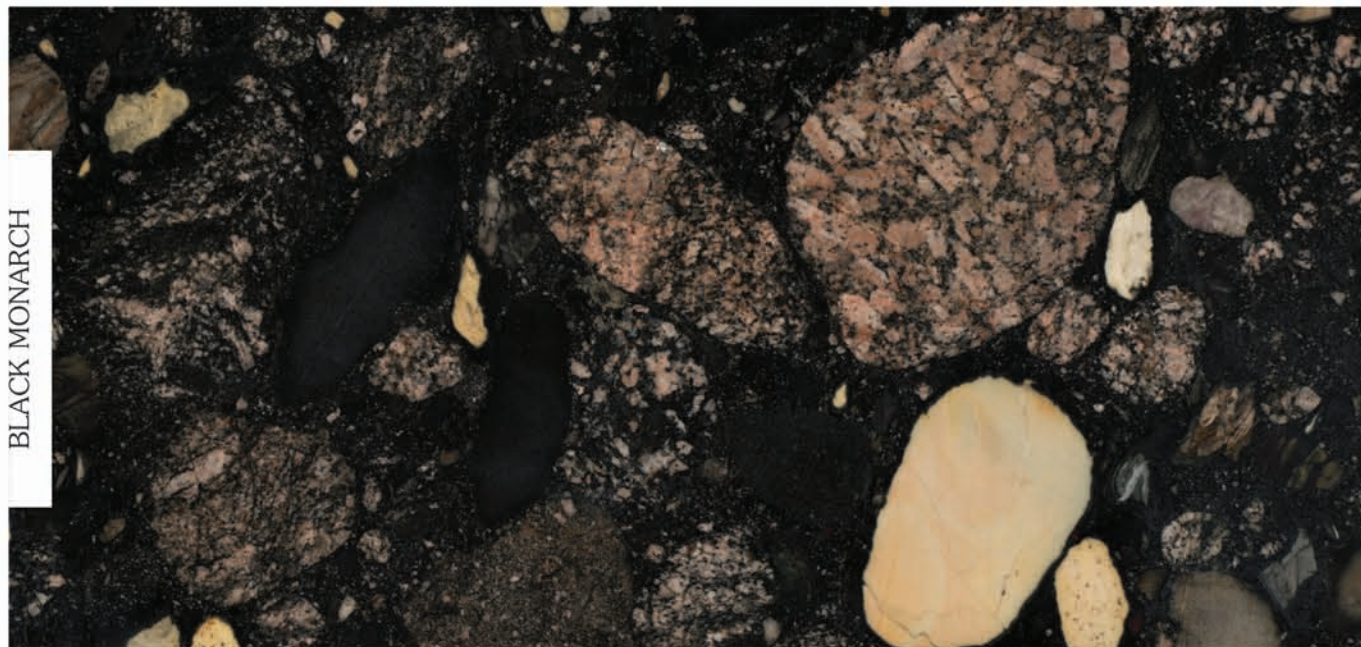

RAINFORST GREEN

RAINFORST BROWN

The array of Rainforest Brown offered by us with its many colour variations-  
**Rainforest Gold & Multi Colour Rainforest**

MULTI COLOUR RAINFOREST

RAINFOREST GOLDEN

ANTIQUE

FANTASY BROWN-2

FANTASY BROWN DARK

FANTASY BROWN -3

WE ALSO CARRY...

AZUL NOVA

MONTE CRISTO

PLATINUM WHITE

RIVER BLUE

FANTASY SILVER

BRUNO

WE ALSO CARRY...

ALASKA GOLD

RED VEGAS

ROYAL CREAM

CRYSTAL YELLOW

DESERT GOLD

DESERT BROWN

WE ALSO CARRY...

BLACK MONARCH

TITANIUM BLACK

RAINBOW

TEAKWOOD

BROWN QUARTZITE

GREY QUARTZITE