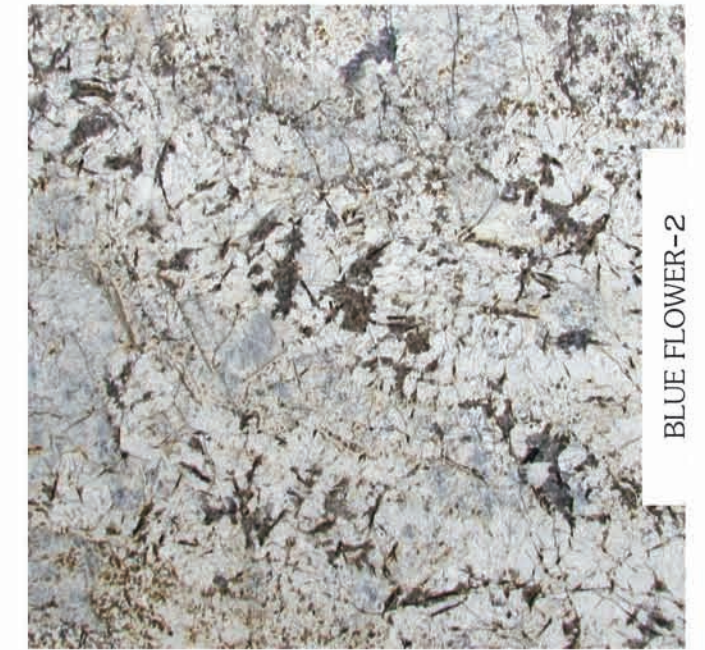

Blue Flower granite from our own mine in Beawar region in Rajasthan is a swirling dramatic blue durable slab granite with both light and darker veins. Blue Flower is recommended for both interior and exterior projects including countertops and landscaping in climates with freezing temperatures as well as all interior projects including backsplashes, flooring, and countertops. The material is fresh and some areas of quarry also produce gold shades of the color.