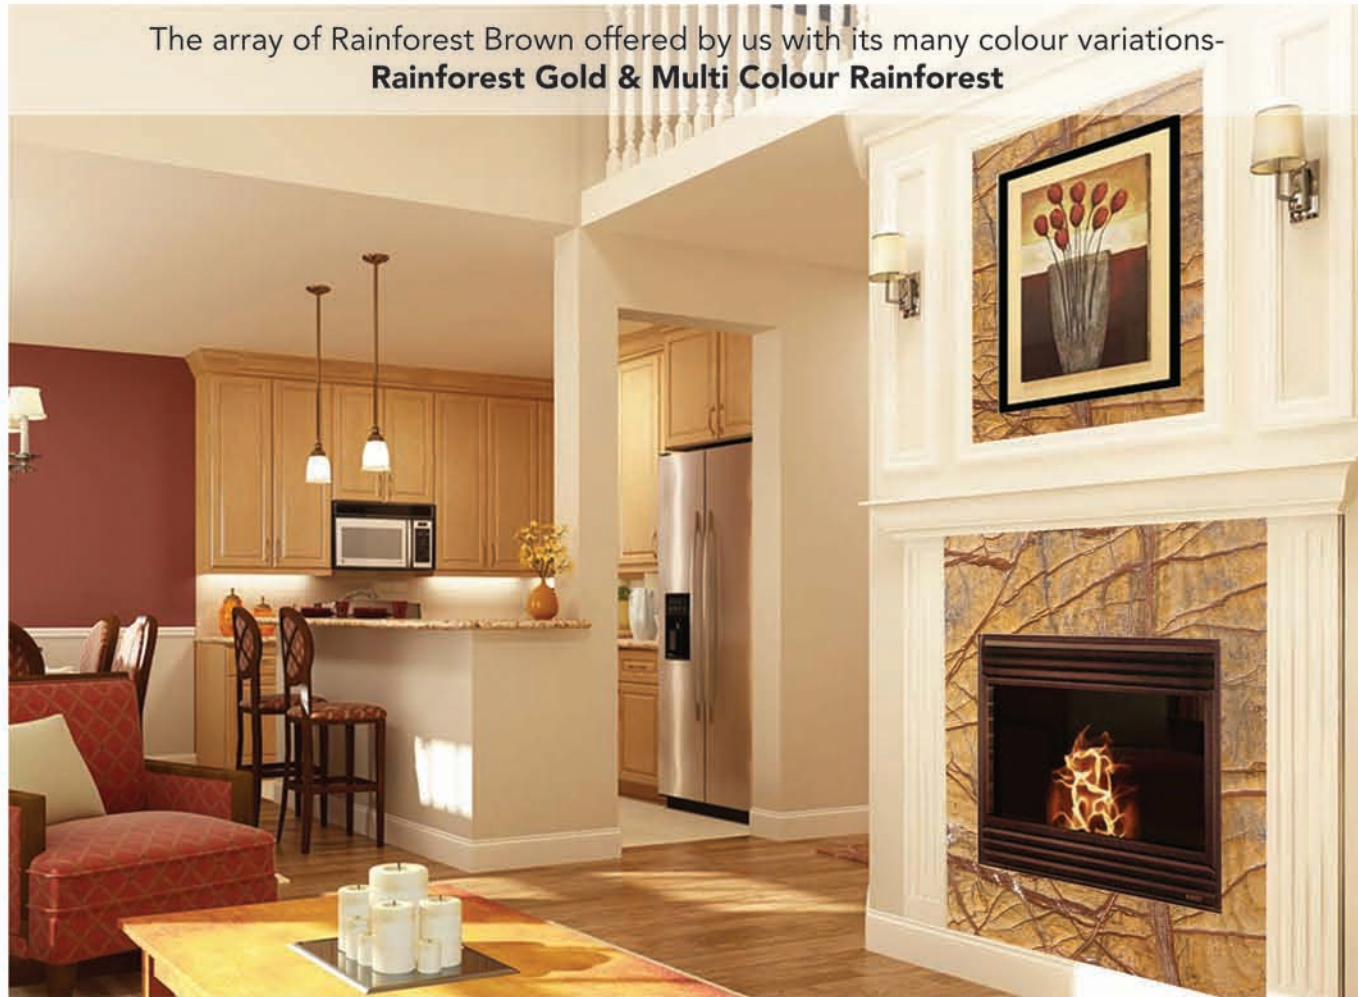

The array of Rainforest Brown offered by us with its many colour variations-
Rainforest Gold & Multi Colour Rainforest