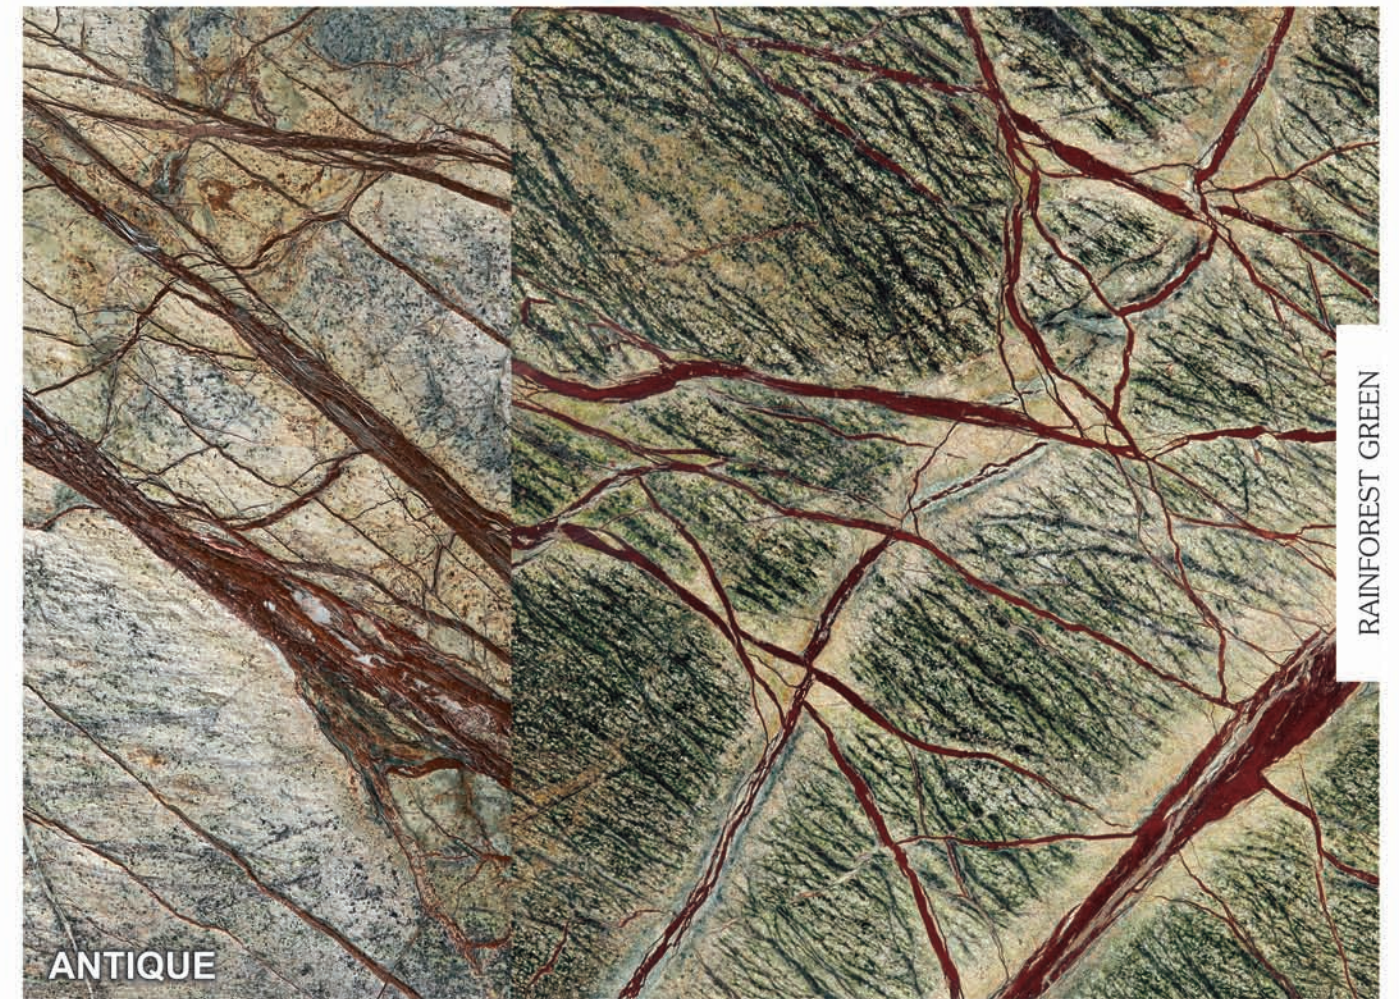

**EXPORTING**

**OUR GLOBAL PRESENCE**

U.S.A ITALY VIETNAM CHINA TAIWAN RUSSIA POLAND  
 SPAIN U A E OMAN JORDAN QATAR SLOVENIA  
 CANADA TURKEY UK BAHRAIN & MANY MORE...

Our own quarry prominent **Rainforest Green & Brown** design means it can be used in many ambiances with a range of potential processes like Honed, Brushed etc.

SUNSET CANYON

**The new Jewel in our Crown**

Beautiful white and off white base color granite with beige patterns on it, a unique color which is only coming from our mines, the mine is still only at the 2nd layer and material is coming fresh and bright. Our mine is situated in the Rajsamand Area in the state of Rajasthan.

SUNSET CANYON-1

SUNSET CANYON-2

SUNSET CANYON-3

SUNSET CANYON-4

SUNSET CANYON-5

SUNSET CANYON-6

**Blue Flower granite** from our own mine in Beawar region in Rajasthan is a swirling dramatic blue durable slab granite with both light and darker veins. Blue Flower is recommended for both interior and exterior projects including countertops and landscaping in climates with freezing temperatures as well as all interior projects including backsplashes, flooring, and countertops. The material is fresh and some areas of quarry also produce gold shades of the color.